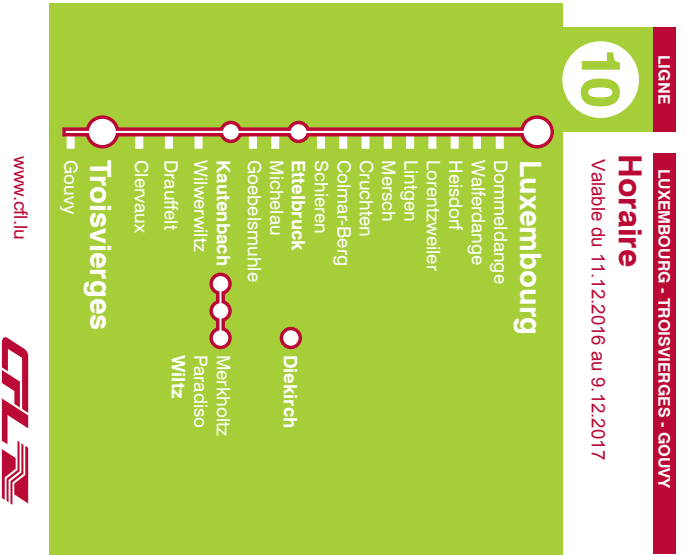

Table with columns for station names (Luxembourg, Dommeldange, Walferdange, Heisdorf, etc.) and various train identifiers (RB 3604, RE 1805, RE 3705, etc.). It lists departure times for multiple routes.

Table with columns for station names (Luxembourg, Dommeldange, Walferdange, Heisdorf, etc.) and various train identifiers (RB 1761, RB 3510, RE 3810, etc.). It lists departure times for multiple routes.

Table with columns for station names (Luxembourg, Dommeldange, Walferdange, Heisdorf, etc.) and various train identifiers (RB 1766, RB 3515, RE 3815, etc.). It lists departure times for multiple routes.

Table with columns for station names (Luxembourg, Dommeldange, Walferdange, Heisdorf, etc.) and various train identifiers (RE 1771, RB 3520, RE 3820, etc.). It lists departure times for multiple routes.

Les informations sont données à titre indicatif et sous réserve de modifications.

10

LUXEMBOURG - TROISVIERGES - GOUVY

Horaire
Valable du 11.12.2016 au 9.12.2017

LIGNE