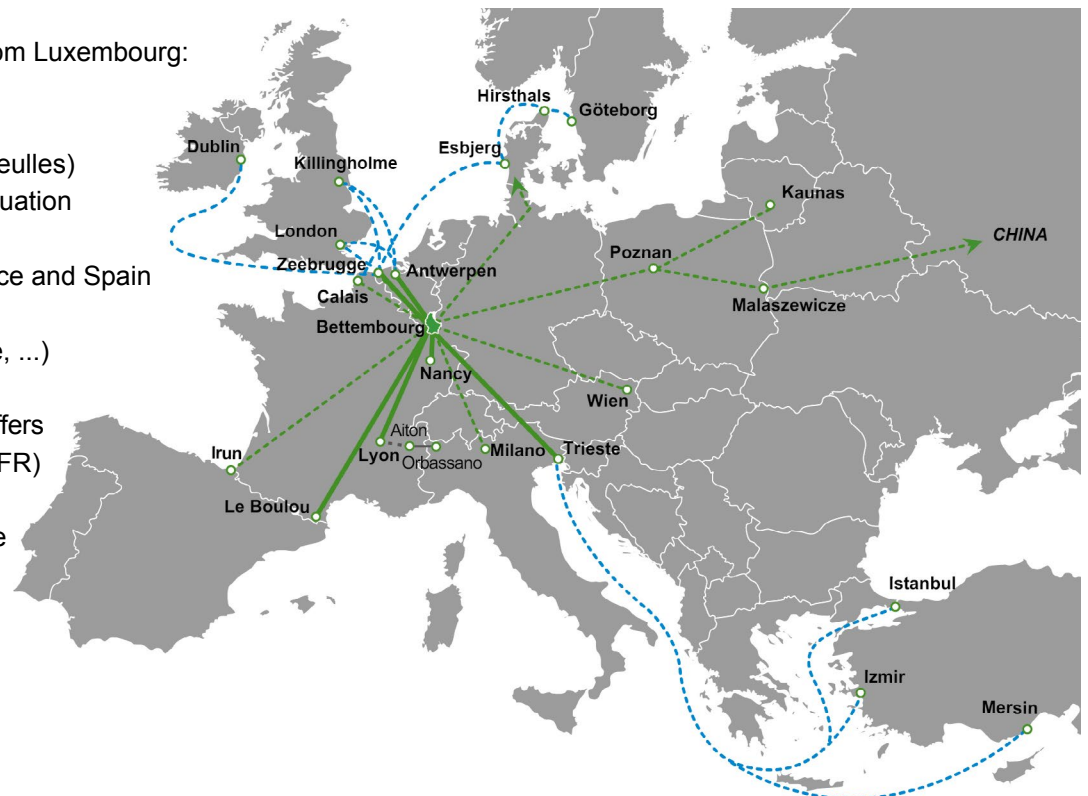

CFL multimodal combined trains - Timetable

CFL multimodal offers its customers a continuously growing network of transport relations to the main industrial regions as well as the ports of the North Sea, the Baltic Sea and Southern Europe.

Direct connections offered from Luxembourg:

- Belgium (Antwerpen)
- France (Lyon, Champigneulles)
- Italy (Trieste), with continuation by sea to Turkey
- the border between France and Spain (Le Boulou)
- Eastern Europe (Pologne, ...)

In addition, CFL multimodal offers regular trains between Lyon (FR) and Zeebrugge (BE), with continuation by sea to multiple destinations in the UK and in Scandinavia.